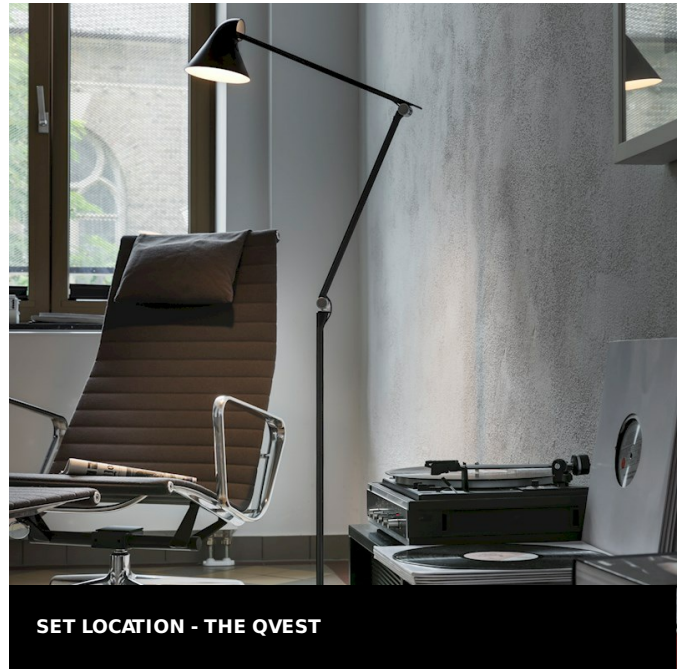

louis poulsen

NJP Floor

Design:

nendo

Concept:

The fixture provides direct glare-free horizontal light while reflecting some of the light through the rear of the head, illuminating the top of the arm. The ergonomic design of the fixture head shapes the light and gives optimal light direction. A simple mechanical system provides great freedom of movement, so the light can always be set in the ideal position in the workspace. The shade is painted white on the inside, reflecting comfortable diffused light.

Finish:

White, black, light alu grey or dark alu grey, powder coated.

Material:

Base: Steel. Arms and lamp head: Aluminium. Joints: Anodized Aluminium. Stem: Aluminium.

Mounting:

Cord type: Black or white. Cord length: 1,7m. Switch: On the fixture head. Timer function: 4 hours or 8 hours. LED driver: separate, plugs into power outlet.

Weight:

Max: 7.2 kg

Class:

Ingress protection IP20. Electric shock protection II.

Info notes:

Driver fitted externally on cord. The light has two built-in intensities. The weight includes the base plate. The innovation of the LED technology is constant. The specifications mentioned are based on present technology. Please find updated info on products on our website www.louispoulsen.com.