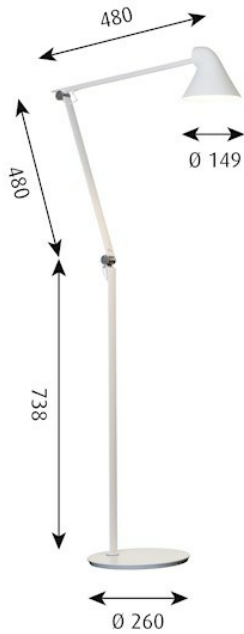

louis poulsen

NJP Floor

Design:

nendo

Concept:

The fixture provides direct glare-free horizontal light while reflecting some of the light through the rear of the head, illuminating the top of the arm. The ergonomic design of the fixture head shapes the light and gives optimal light direction. A simple mechanical system provides great freedom of movement, so the light can always be set in the ideal position in the workspace. The shade is painted white on the inside, reflecting comfortable diffused light.

Finish:

White, black, light alu grey or dark alu grey, powder coated.

Material:

Base: Steel. Arms and lamp head: Aluminium. Joints: Anodized Aluminium. Stem: Aluminium.

Mounting:

Cord type: Black or white. Cord length: 1,7m. Switch: On the fixture head. Timer function: 4 hours or 8 hours. LED driver: separate, plugs into power outlet.

Weight:

Max: 7.2 kg

Class:

Ingress protection IP20. Electric shock protection II.

Info notes:

Driver fitted externally on cord. The light has two built-in intensities. The weight includes the base plate. The innovation of the LED technology is constant. The specifications mentioned are based on present technology. Please find updated info on products on our website www.louispoulsen.com.

PRODUCT OVERVIEW

CCT/Watt/ Lumen	Light source	Finish	Cable type	Efficacy	Order-no.
2700K 10.0 529	10W LED 2700K	LIGHT ALU GREY	BLK PL	53	5744162380
2700K 10.0 529	LED 2700K	BLK	BLK PL	53	5744165138
2700K 10.0 529	LED 2700K	WHT	WHT PL	53	5744165141
3000K 10.0 550	10W LED 3000K	DARK ALU GREY	BLK PL	55	5744165918
3000K 10.0 550	10W LED 3000K	LIGHT ALU GREY	BLK PL	55	5744165921