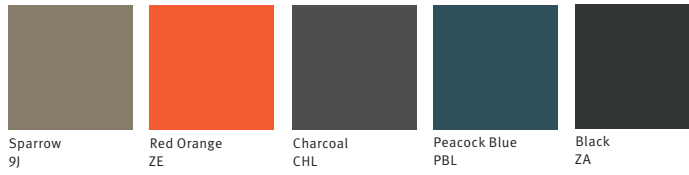

HermanMiller Materials

Eames Task Chair

Arm Shell Chair,
Side Shell Chair
Seat & Back
Plastic