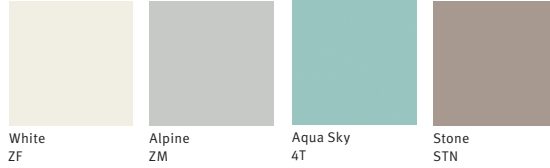

HermanMiller Materials

Eames Task Chair

Arm Shell Chair,
Side Shell Chair
Seat & Back
Plastic