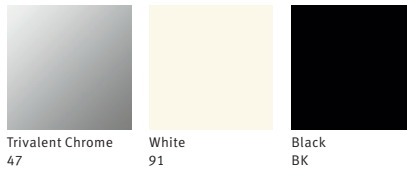

Side Shell Chair
Seat & Back
Wire