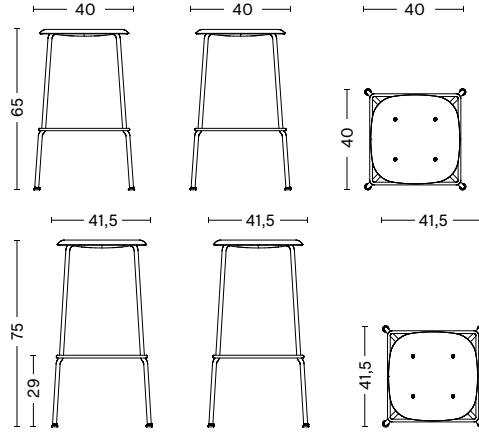

## BASE FINISH

BLACK POWDER COATED STEEL

FALL RED POWDER COATED STEEL

SOFT GREY POWDER COATED STEEL

CHROMED STEEL

**DIMENSIONS**

**LOW**

- / WIDTH 40 cm / 15.75"
- / DEPTH 40 cm / 15.75"
- / HEIGHT 65 cm / 25.59"
- / SEAT HEIGHT 65 cm / 25.59"

**HIGH**

- / WIDTH 41,5 cm / 16.34"
- / DEPTH 41,5 cm / 16.34"
- / HEIGHT 75 cm / 29.53"
- / SEAT HEIGHT 75 cm / 29.53"

**GLIDERS**

PLASTIC TRUMPET GLIDER (STANDARD ON ALL) / Suitable for most floorings which are not too sensitive.