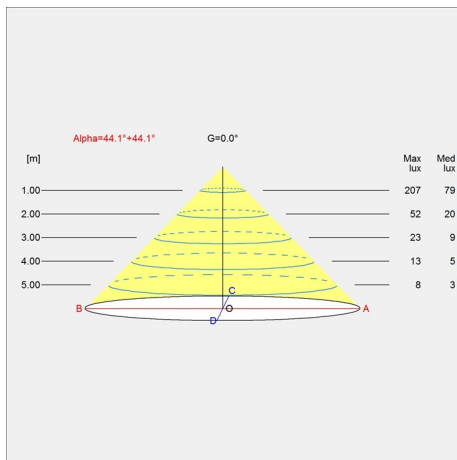

Sizes and weights

Width x Height x Length (mm) | 135 x 1200 x 250 Max 4.2 kg

Class

Ingress protection IP20. Electric shock protection II w/o ground.

Light source

LED 2700K 9.6W
Lumen: 416

Information

Please note that the brass surfaces are untreated. This means that the surface will change over time and develop a patina. Function to set a fixed light level each time the lamp is connected to main power. LED driver fitted externally on cord. Two light levels 50% or 100%. Timer function to automatically turn off the light after amount of time, selectable between off/4 hours/8 hours. Adjustable (up and down) lamp shade. For LED replacement kit please contact Louis Poulsen. The innovation of the LED technology is constant. The specifications mentioned are based on present technology.

Product family

VL38 Wall

VL38 Table

Product variants

Light source	Colour	Class	Lumen
LED 2700K 9.6W	<input checked="" type="radio"/> Black <input type="radio"/> White	II	416

Design

Vilhelm Lauritzen

Weight

Min: 4.2 kg Max: 4.2 kg

Finish

Black, White

Light distribution diagrams

Cartesian

Isolux

Polar

Spare parts & accessories