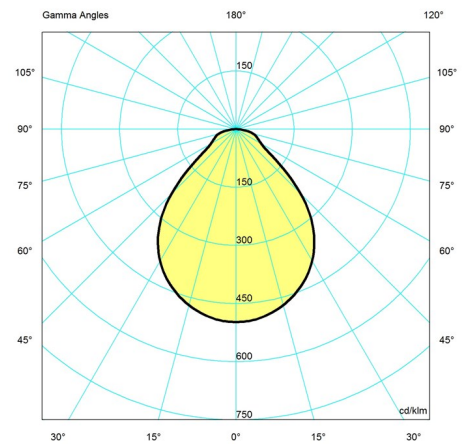

Product family

VL38 Wall

VL38 Table

Product variants

Light source	Colour	Class	Lumen
LED 2700K 9.6W	<input checked="" type="radio"/> Black <input type="radio"/> White	II	416

Design

Vilhelm Lauritzen

Weight

Min: 4.2 kg Max: 4.2 kg

Finish

Black, White

Light distribution diagrams

Cartesian

Isolux

Polar

Spare parts & accessories