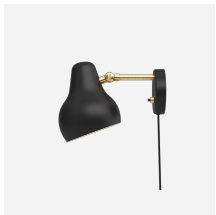

Product family

VL38 Wall