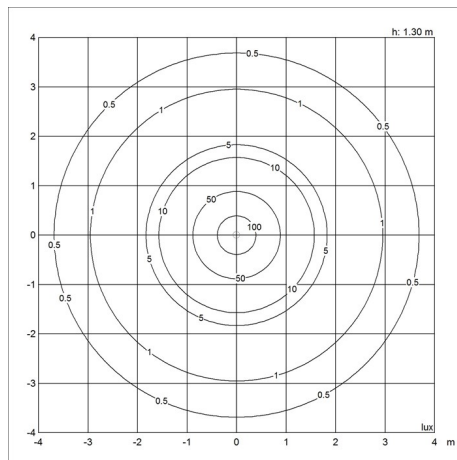

Sizes and weights

Width x Height x Length (mm) | 135 x 1200 x 250 Max 4.2 kg

Class

Ingress protection IP20. Electric shock protection II w/o ground.

Light source

LED 2700K 9.6W
Lumen: 416

Information

Please note that the brass surfaces are untreated. This means that the surface will change over time and develop a patina. Function to set a fixed light level each time the lamp is connected to main power. LED driver fitted externally on cord. Two light levels 50% or 100%. Timer function to automatically turn off the light after amount of time, selectable between off/4 hours/8 hours. Adjustable (up and down) lamp shade. For LED replacement kit please contact Louis Poulsen. The innovation of the LED technology is constant. The specifications mentioned are based on present technology.

Min: 4.2 kg Max: 4.2 kg

Finish

Black, White

Light distribution diagrams

Cartesian

Isolux

Polar

Spare parts & accessories