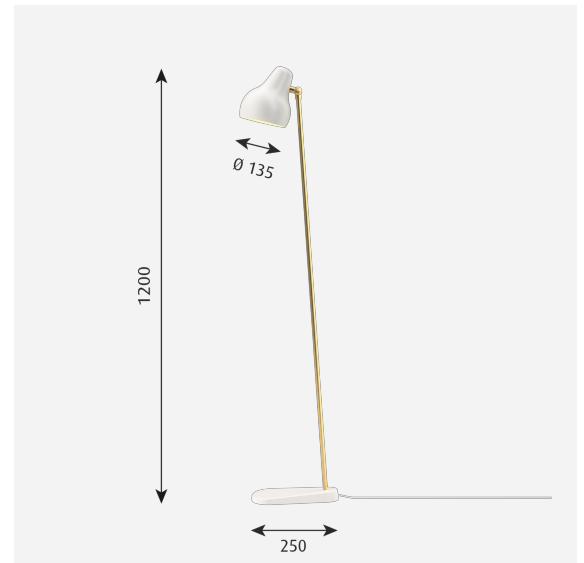

VL38 Floor

The fixture emits downward directed light. The angle of the shade can be adjusted to optimize light distribution. The shade is painted white on the inside to ensure a soft comfortable light.

Product info

Finish

Brushed brass. Black or White, powder coated.

Materials

Base: Die cast aluminium. Shade: Spun aluminium. Stem: Brushed brass.

Mounting

Cable type: Plastic cord. Cable length: 4m. Light control: In-line switch on cord. 2 light levels. Timer function: 4 hours/8 hours. LED driver: separate, plugs into power outlet.

Sizes and weights

Width x Height x Length (mm) | 135 x 1200 x 250 Max 4.2 kg

Class

Ingress protection IP20. Electric shock protection II w/o ground.

Light source

LED 2700K 9.6W
Lumen: 416

Information

Please note that the brass surfaces are untreated. This means that the surface will change over time and develop a patina. Function to set a fixed light level each time the lamp is connected to main power. LED driver fitted externally on cord. Two light levels 50% or 100%. Timer function to automatically turn off the light after amount of time, selectable between off/4 hours/8 hours. Adjustable (up and down) lamp shade. For LED replacement kit please contact Louis Poulsen. The innovation of the LED technology is constant. The specifications mentioned are based on present technology.

Min: 4.2 kg Max: 4.2 kg

Finish

Black, White

Light distribution diagrams

Cartesian

Isolux

Polar

Spare parts & accessories