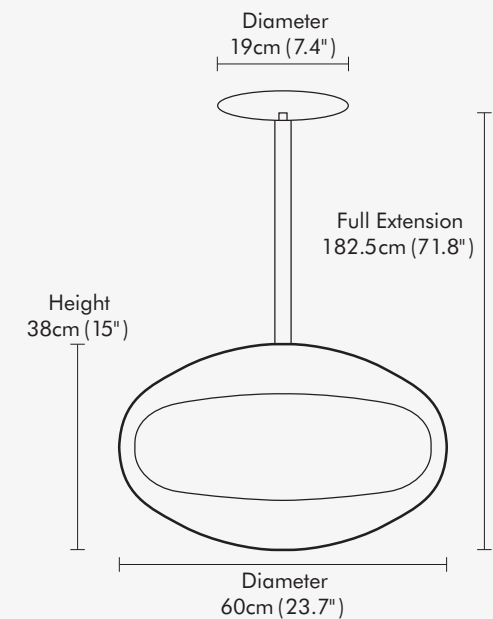

The Stainless Steel Hanging System is 142cm fully extended, adjustable to 6 different heights and can be rotated 360°.

The Black Hanging System is 202.5cm fully extended, adjustable in lengths of 25cm, but 360° rotation is not available.

## TECHNICAL SPECIFICATIONS

### ADJUSTABLE HANGING POLE

- 6 height positions
- Full extension 142cm (56" in)

### HEIGHT POSITIONS

- 98.5cm (38.8" in)  
- minimum extension
- 134.5cm (53" in)
- 125.5cm (49.4" in)
- 116.5cm (45.8" in)
- 107.5cm (42.3" in)
- 182.5cm (72" in)  
- full extension