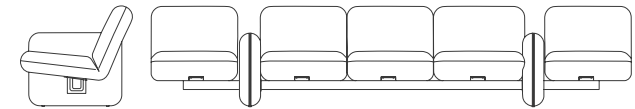

Statement of Line

Chair

2 Seat

3 Seat

4 Seat

5 Seat

Product Models

[View model library.](#)

Materials

[Click here](#) to see our complete materials offering for the Wilkes Modular Sofa Group.

Dimensions

Wilkes Modular Sofa Group – Chair

Height: 704.85 mm;
Width: 921 mm
Depth: 781 mm
Seat Depth: 489 mm
Seat Height: 394 mm
Arm Height: 514 mm