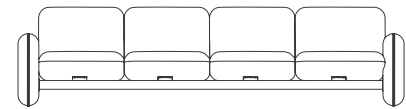

Statement of Line

Chair

2 Seat

3 Seat

4 Seat

5 Seat

Product Models

[View model library.](#)

Materials

[Click here](#) to see our complete materials offering for the Wilkes Modular Sofa Group.

Dimensions

Wilkes Modular Sofa Group – Chair

Height: 704.85 mm;
Width: 921 mm
Depth: 781 mm
Seat Depth: 489 mm
Seat Height: 394 mm
Arm Height: 514 mm