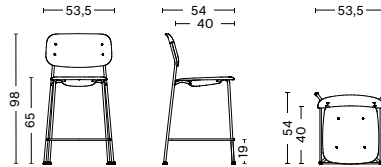

CONSTRUCTION

Polypropylene seat and back mounted to the frame with rivets.

Stacking pad in polypropylene mounted underneath the seat.

SEAT & BACK COLOUR

BASE FINISH

COMBINATIONS

SEAT & BACK \ BASE	BLACK	WHITE	FALL RED	SOFT GREY	CHROMED
	BLACK	•			
WHITE		•			•
DUSTY GREEN	•				•
FALL RED	•		•		•
HUNTER	•				•
SOFT GREY	•			•	•

DIMENSIONS

LOW

WIDTH / 53,5 cm / 21.1"
DEPTH / 54 cm / 21.3"
HEIGHT / 98 cm / 38.6"
SEAT HEIGHT / 65 cm / 25.6"
SEAT DEPTH / 19 cm / 7.5"

HIGH

WIDTH / 55 cm / 21.7"
DEPTH / 55,5 cm / 21.9"
HEIGHT / 108 cm / 42.5"
SEAT HEIGHT / 75 cm / 29.5"
SEAT DEPTH / 40 cm / 15.7"