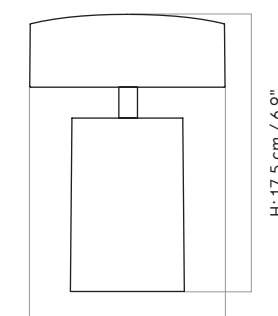

DIMENSIONS
H: 17,5 cm / 6,9"
Ø: 12 cm / 4,7"

COLOUR
Bronzed brass

PRODUCTION PROCESS
Deep drawn aluminium.

MATERIALS
Anodized aluminium, LED, ABS

WEIGHT
0,6 kg / 1,3 lb

VOLTAGE
CE: 220-230 V (Plug: 5 V)
US: 110-130 V (Plug: 5 V)

PACKAGING TYPE
Brown gift box

PACKAGING MEASUREMENTS (H x W x D)
23,5 cm x 17,5 cm x 17,5 cm / 10" x 6,9" x 6,9"

MATERIALS & MAINTENANCE
Please visit menuspace.com for materials and care and maintenance instructions.

DIMENSIONS
H: 17,5 cm / 6,9"
Ø: 12 cm / 4,7"

COLOUR
Brushed aluminium

PRODUCTION PROCESS
Deep drawn aluminium.

MATERIALS
Anodized aluminium, LED, ABS

WEIGHT
0,6 kg / 1,3 lb

VOLTAGE
CE: 220-230 V (Plug: 5 V)
US: 110-130 V (Plug: 5 V)

Ø: 12 cm / 4,7"