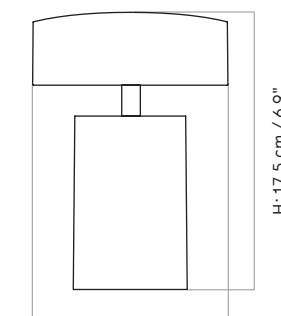

PACKAGING TYPE
Brown gift box

PACKAGING MEASUREMENTS (H x W x D)
23,5 cm x 17,5 cm x 17,5 cm / 10" x 6,9" x 6,9"

MATERIALS & MAINTENANCE
Please visit menuspace.com for materials and care and maintenance instructions.

DIMENSIONS
H: 17,5 cm / 6,9"
Ø: 12 cm / 4,7"

COLOUR
Brushed aluminium

PRODUCTION PROCESS
Deep drawn aluminium.

MATERIALS
Anodized aluminium, LED, ABS

WEIGHT
0,6 kg / 1,3 lb

VOLTAGE
CE: 220-230 V (Plug: 5 V)
US: 110-130 V (Plug: 5 V)

CERTIFICATIONS
CE and ETL certified, tests can be obtained upon request.

PACKAGING TYPE
Brown gift box

PACKAGING MEASUREMENTS (H x W x D)
23,5 cm x 17,5 cm x 17,5 cm / 10" x 6,9" x 6,9"

MATERIALS & MAINTENANCE
Please visit menuspace.com for materials and care and maintenance instructions.

Ø: 12 cm / 4,7"