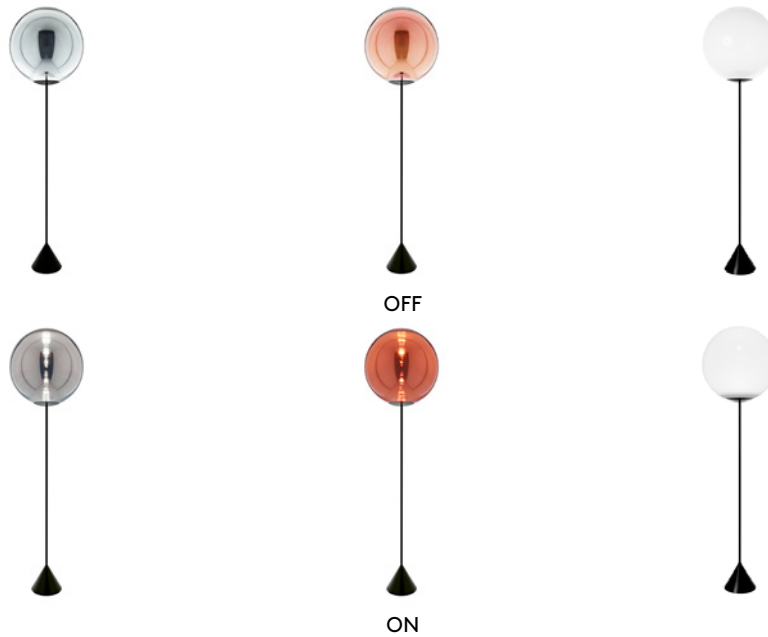

GLOBE CONE FLOOR LED

You can probably tell that we are obsessed with spherical objects. In our perpetual quest for the purest forms, Globe stands out as the most minimal of the lot. A spherical orb, highly mirrored and perfectly reflective during the day, when switched on reveals a multiplicity of internal reflections from the integral LED. Also available in a non-metallised opalescent finish.

GLOBE CONE FLOOR

Year of Design	2019
Finishing Process	Semi-Metallised or Tinted
Environment	Indoor, IP20
Product Weight	7.00kg
Cable Spec	H03VV-F 2 x 0,75 mm ² PVC-PVC
Cable Type/Length	Black Fabric, 250cm
Light Source	6W LED, Light Source Included, 220-240V
Max Wattage	9W
Lumens	800
CRI	>90
Colour Temperature	3000
Dimmability	Non-Dimmable
Spares	LED02-EU
Certifications/Electrical Class	Certified for NZ/AUS

SILVER

Code	GLS02CH-FEU02M2
Components	CONF02BKEU, GLS02CH
Shade Material	Polycarbonate
Shade Colour/Finish	Silver, Mirrored
Fitting Material	Carbon Fibre, Steel
Fitting Colour/Finish	Black, Gloss

COPPER