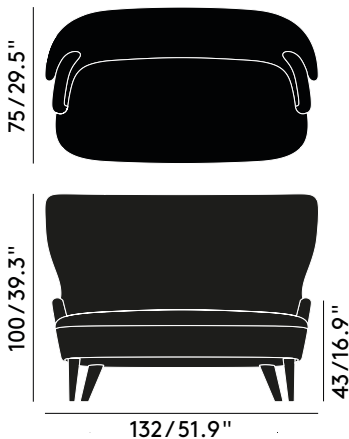

| | |
|-----------------------|--|
| Year of Design | 2016 |
| Material | Legs – Copper plated; Chrome Plated; Brass Lacquered; Lacquered Steel. Upholstered Foam Shell. |
| Notes | Made to order |

WINGBACK MICRO SOFA COPPER

Code
WBS05C

WINGBACK MICRO SOFA CHROME

Code
WBS05CH

WINGBACK MICRO SOFA BRASS

Code
WBS05BR

WINGBACK MICRO SOFA

The Wingback Micro is a take on our much loved Wingback range, which has been re-imagined to work within the home or smaller confined spaces. Inspired by two seating archetypes: the 17th century wingback and its smaller sibling the 18th century balloon back, we nod to the past to inspire creativity for modern living.