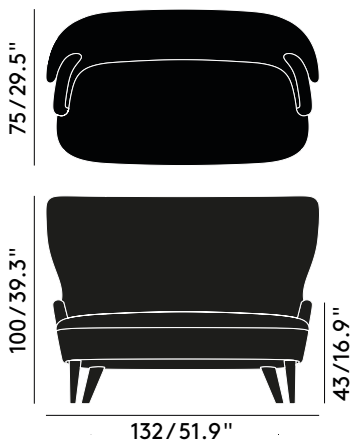

WINGBACK MICRO SOFA

The Wingback Micro is a take on our much loved Wingback range, which has been re-imagined to work within the home or smaller confined spaces. Inspired by two seating archetypes: the 17th century wingback and its smaller sibling the 18th century balloon back, we nod to the past to inspire creativity for modern living.

Year of Design	2016
Material	Legs – Solid Oak. Upholstered Foam Shell.
Notes	Made to order

WINGBACK MICRO SOFA BLACK

Code
WBS05BL

WINGBACK MICRO SOFA NATURAL

Code
WBS05NA