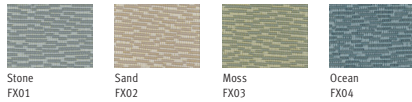

Paint

Band-0

Band-1

Wood Melamine

Laminate

Textiles

Medley

Aberdeen

HermanMiller

Imagine Panel System CMF Chip Chart

Zen

Cosmo

Ripple

Flax

Glass

Samples are representative of the material to be supplied and may not indicate an exact match; some variation may occur. For more information, please visit [hermanmiller.com](https://www.hermanmiller.com)