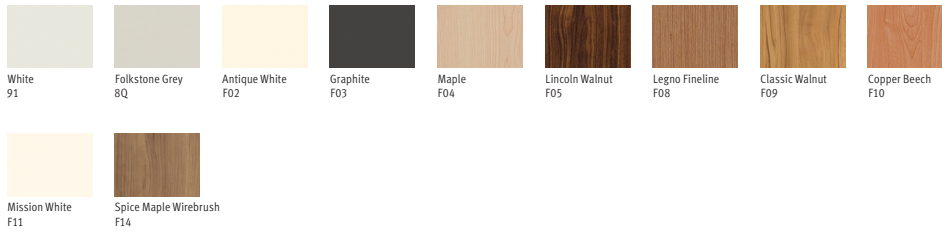

HermanMiller
Imagine Panel System
CMF Chip Chart

HermanMiller

Imagine Panel System CMF Chip Chart

The Choice is Yours

Imagine Panel System is available in a variety of finishes for surfaces, frames and screens, letting you personalise your look.

Paint

Band-0

Band-1

Wood Melamine

Laminate

Textiles

Medley

Aberdeen

HermanMiller

Imagine Panel System CMF Chip Chart

Zen

Cosmo

Ripple

Flax

Glass

Samples are representative of the material to be supplied and may not indicate an exact match; some variation may occur. For more information, please visit [hermanmiller.com](https://www.hermanmiller.com)