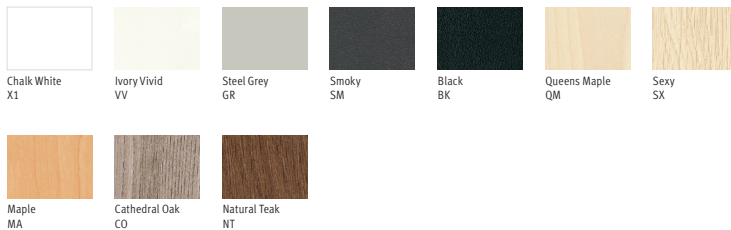

HermanMiller
Imagine Panel System
CMF Chip Chart

HermanMiller

Imagine Panel System CMF Chip Chart

The Choice is Yours

Imagine Panel System is available in a variety of finishes for surfaces, frames and screens, letting you personalise your look.

Paint

Band-0

Band-1

Wood Melamine

Laminate

Textiles

Medley

Aberdeen

HermanMiller

Imagine Panel System CMF Chip Chart

Zen

Cosmo

Ripple

Flax

Glass

Samples are representative of the material to be supplied and may not indicate an exact match; some variation may occur. For more information, please visit [hermanmiller.com](https://www.hermanmiller.com)