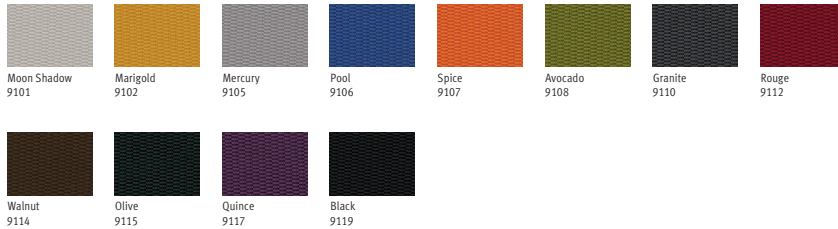

HermanMiller

Imagine Panel System CMF Chip Chart

Zen

Cosmo

Ripple

Flax

Glass

Samples are representative of the material to be supplied and may not indicate an exact match; some variation may occur. For more information, please visit [hermanmiller.com](https://www.hermanmiller.com)

Imagine Panel System, Herman Miller and are registered trademarks of Herman Miller, Inc.
© 2021 Herman Miller Asia Pacific. All rights reserved.