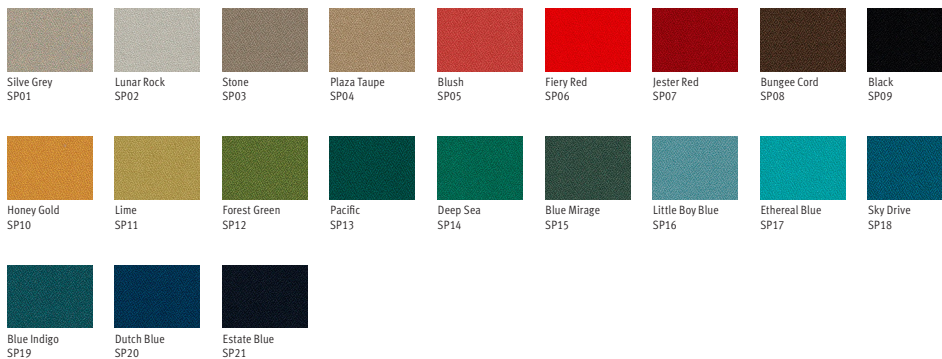

HermanMiller
Imagine Panel System
CMF Chip Chart

HermanMiller

Imagine Panel System CMF Chip Chart

The Choice is Yours

Imagine Panel System is available in a variety of finishes for surfaces, frames and screens, letting you personalise your look.

Paint

Band-0

Band-1

Wood Melamine

Laminate

Textiles

Medley

Aberdeen