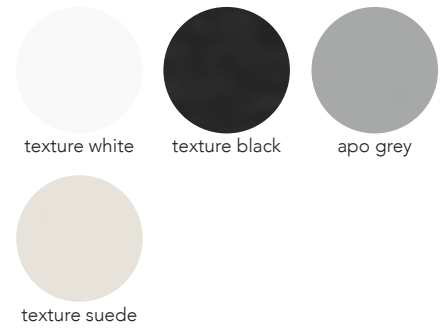

sheepskin origin: australia

house powder coat