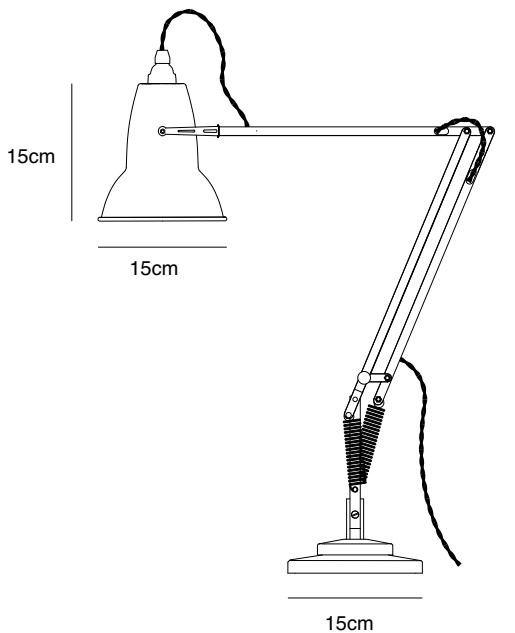

Original 1227™ Brass

ANGLEPOISE®

Original 1227™ Brass Collection | Technical Sheet

Launched In 2014 | Designed by George Carwardine

31cm

Colours

Desk Lamp - Elephant Grey
Desk Lamp - Dusty Blue
Desk Lamp - Deep Slate

Dimensions

- Shade diameter: 15cm
- Shade height: 15cm
- Max reach: 60cm (from base to shade)
- Base: 15 x 15cm
- Cable length: 200cm
- Lamp Packaging (L x W x H): 31.4cm x 19cm x 48cm
- Lamp Packaged Weight: 4.57kg

Electrical

- Voltage: 220/240V, 50/60Hz
- Class II - Double insulated
- Note: Bulb weight critical for balance. Approximate bulb weight 25-60g
- Inline cable switch (34cm from product)
- Plug: 3-pin UK plug to BS 1363
- E27 lamp holder
- Maximum permitted bulb: 20W CFL / 10W LED E27
- Supplied with compatible E27 bulb (either 15W CFL or 5W LED)
 - 5W LED bulb:
 - Luminous Intensity: 470lm
 - Life: 20,000 Hours
 - Non-dimmable
 - Colour Temperature: 2700K
 - CRI (Ra): 80
 - 15W CFL bulb:
 - Luminous Intensity: 830lm
 - Life: 6,000 Hours
 - Non-dimmable
 - Colour Temperature: 2700K
 - CRI (Ra): 80